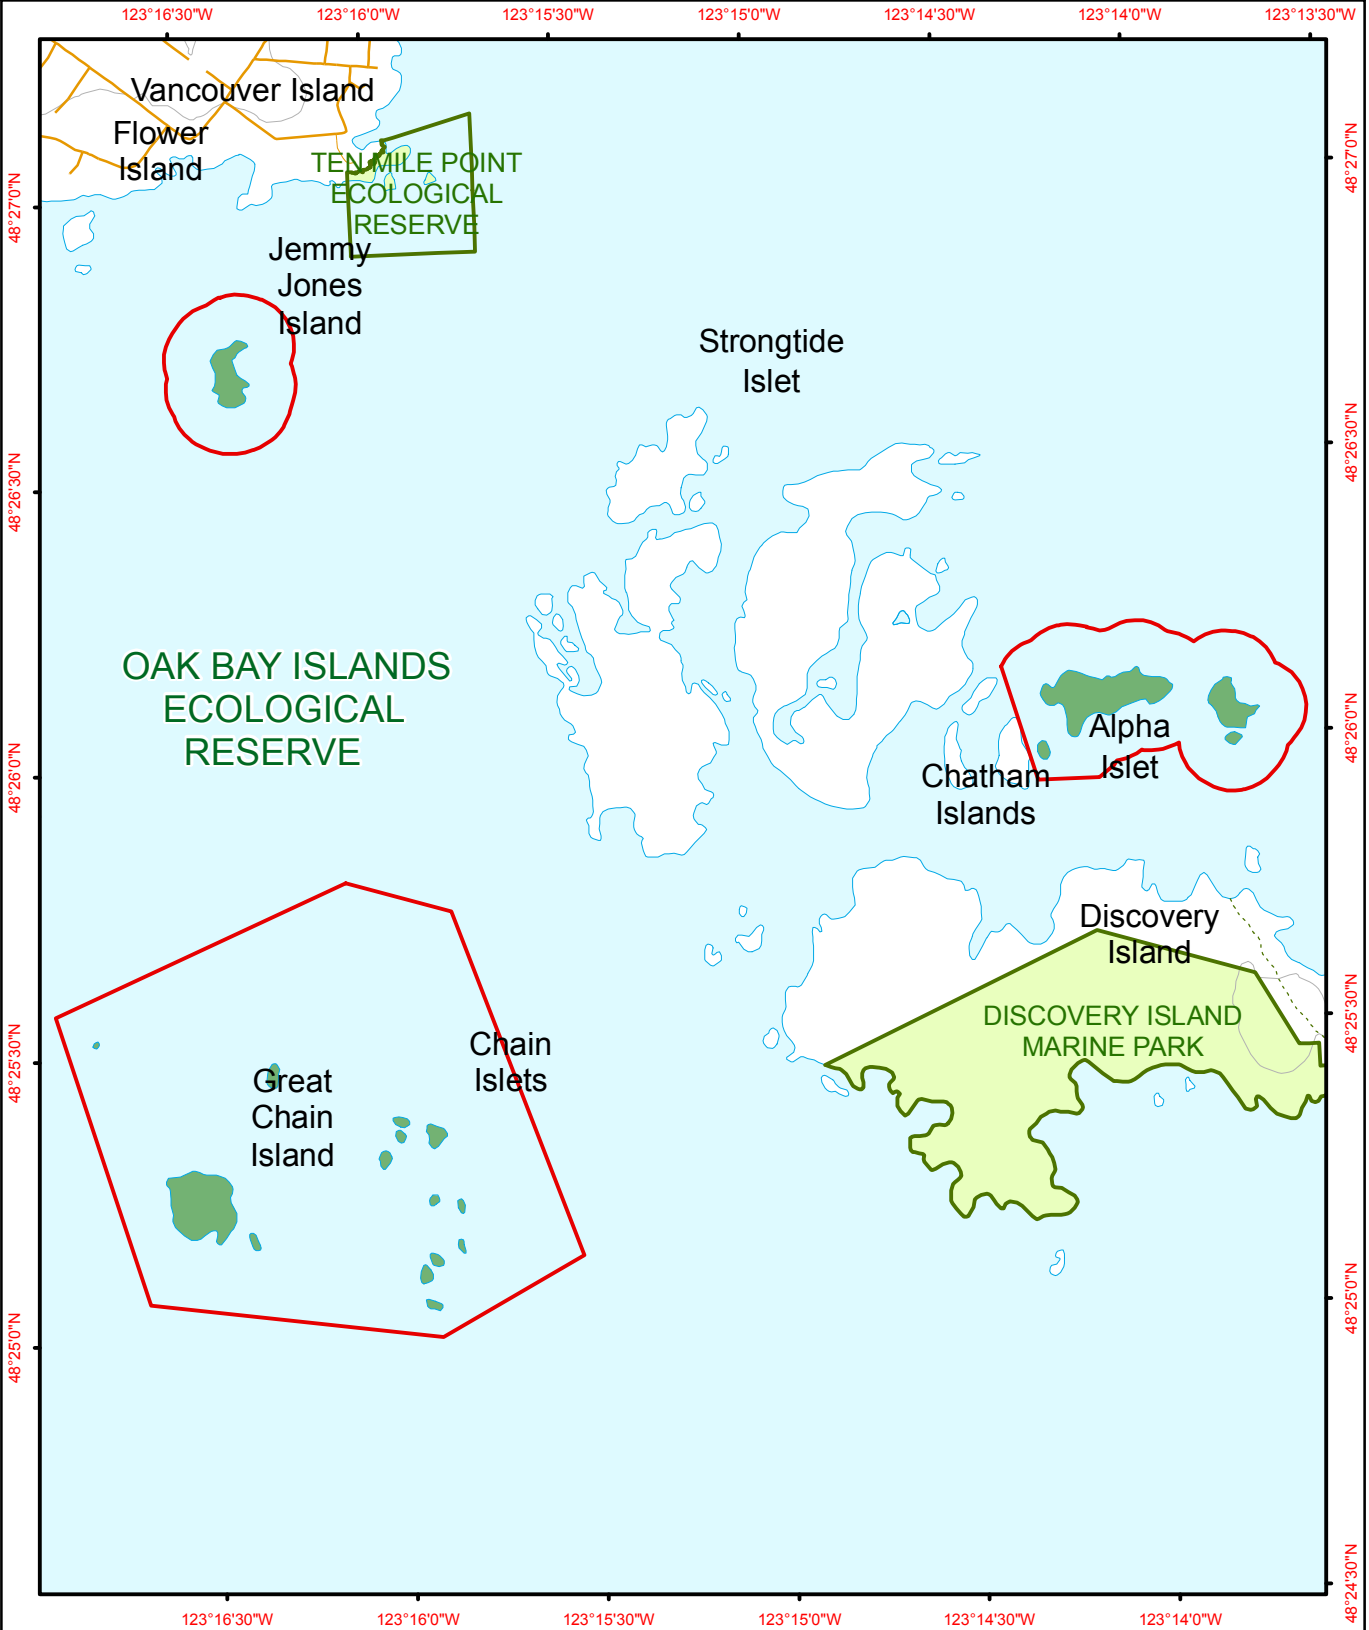

Oak Bay Islands Ecological Reserve

BRITISH COLUMBIA
The Best Place on Earth

Ecological Reserve	Contour - 100 m	River or Stream
Other Protected Area	Contour - 20 m	Marsh or Swamp
	Forest Service Road	Lake or Ocean
	Road Permit	

Project File: protected_area_template
Date: September 14, 2010