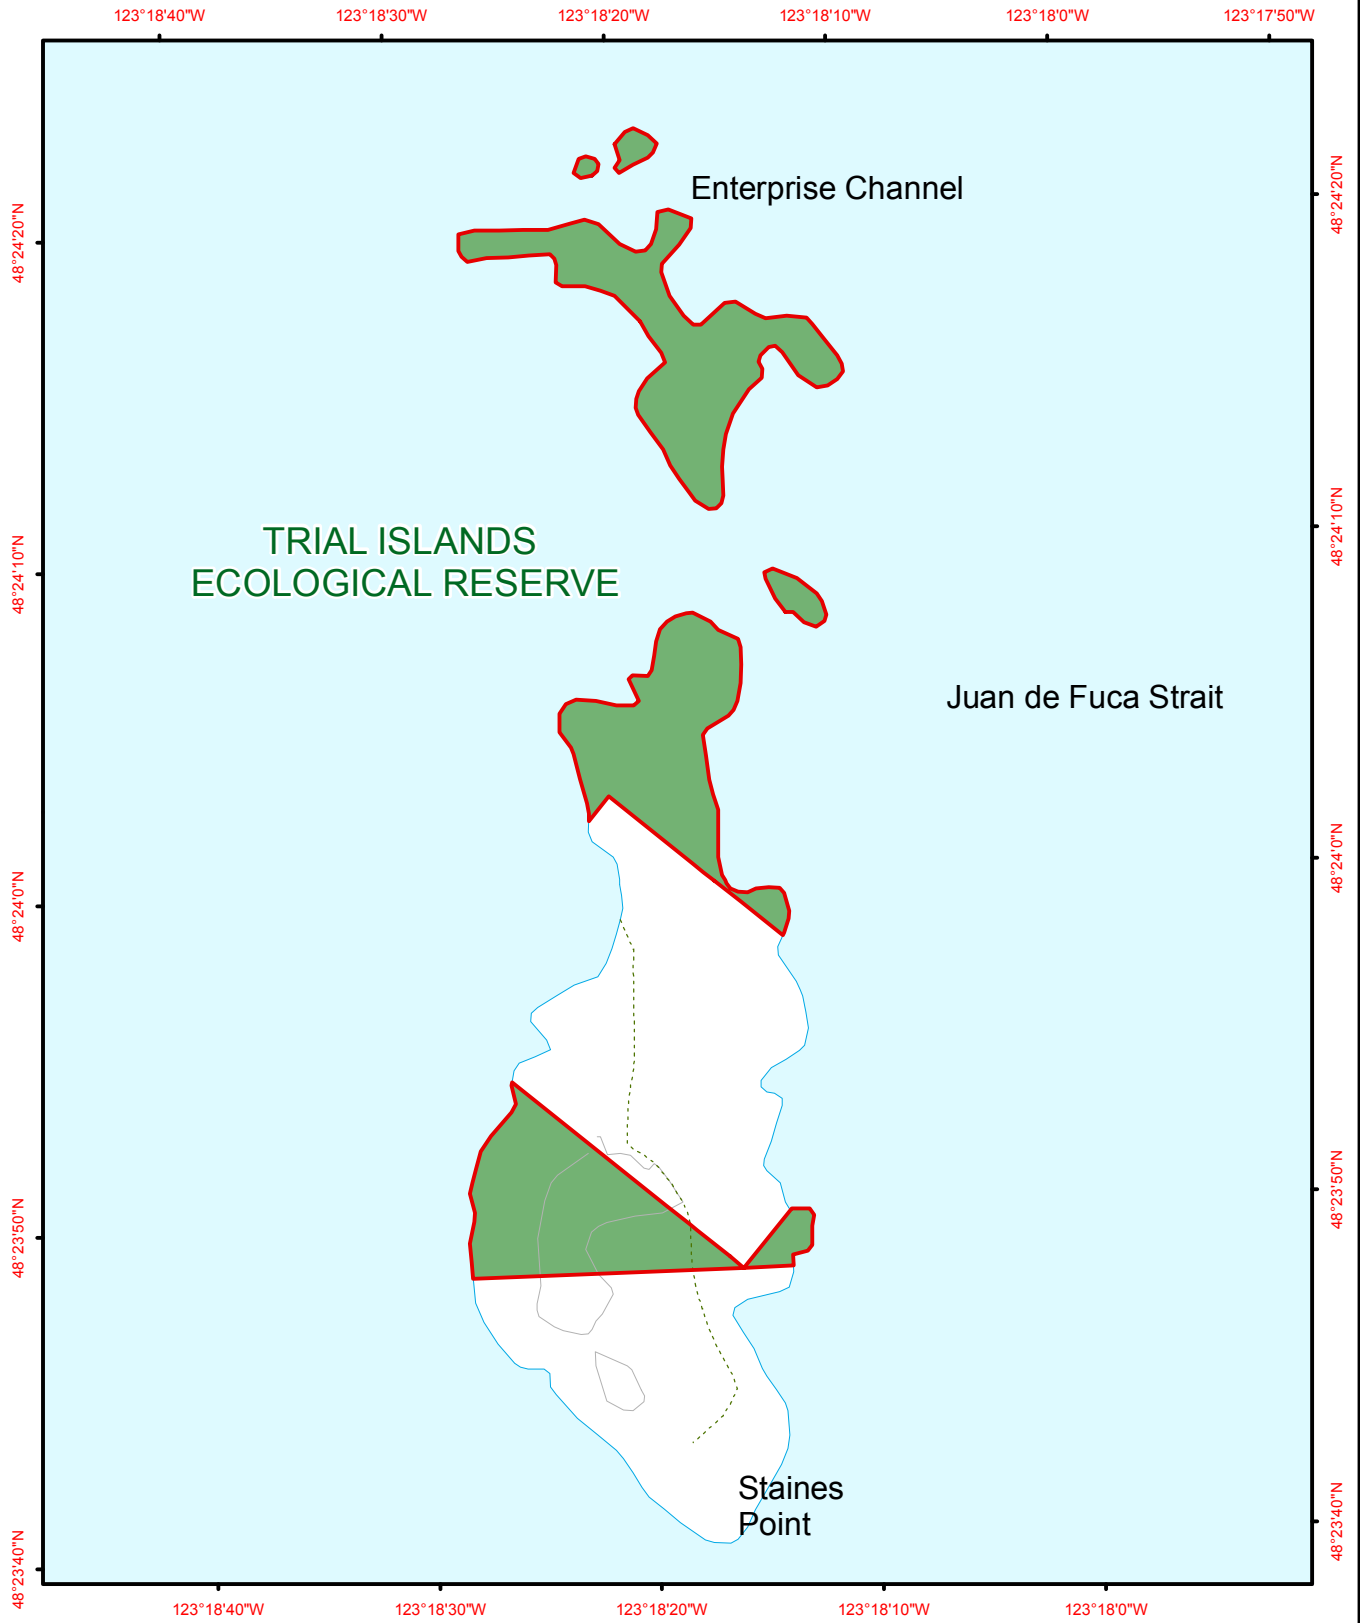

Trial Islands Ecological Reserve

 <p>BRITISH COLUMBIA The Best Place on Earth</p>	 <p>BC Parks</p>	<table border="0"><tr><td> Ecological Reserve</td><td> Contour - 100 m</td><td> River or Stream</td></tr><tr><td> Other Protected Area</td><td> Contour - 20 m</td><td> Marsh or Swamp</td></tr><tr><td></td><td> Forest Service Road</td><td> Lake or Ocean</td></tr><tr><td></td><td> Road Permit</td><td></td></tr></table>	 Ecological Reserve	 Contour - 100 m	 River or Stream	 Other Protected Area	 Contour - 20 m	 Marsh or Swamp		 Forest Service Road	 Lake or Ocean		 Road Permit		 <p>Project File: protected_area_template Date: September 14, 2010</p>
 Ecological Reserve	 Contour - 100 m	 River or Stream													
 Other Protected Area	 Contour - 20 m	 Marsh or Swamp													
	 Forest Service Road	 Lake or Ocean													
	 Road Permit														

0 50 100 150 200 250
Metres